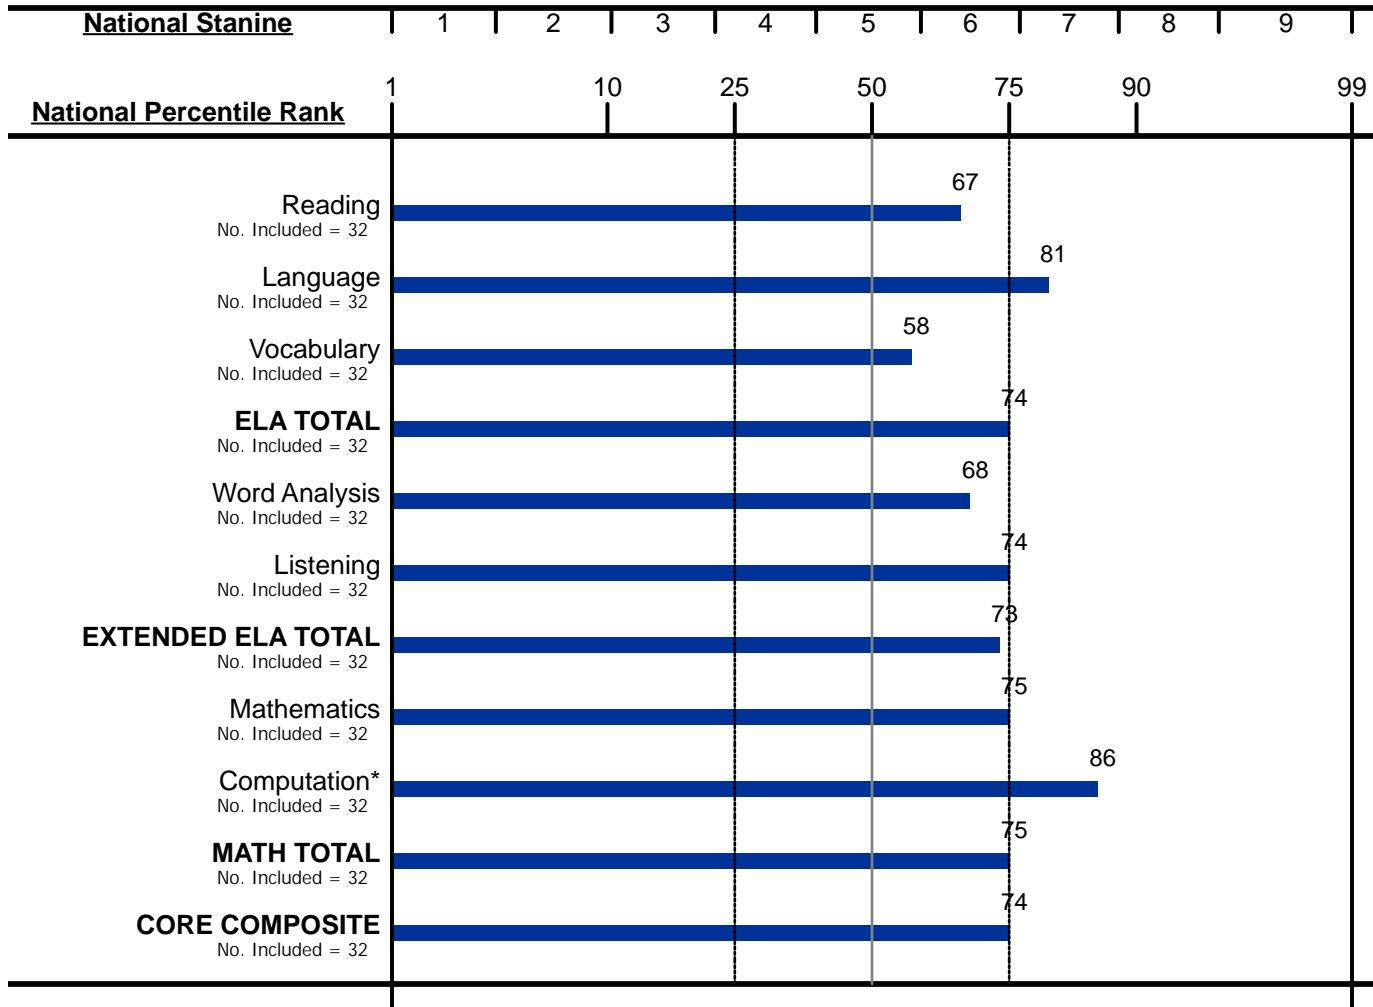

Norms: Spring 2011

\* = Math computation is not included in Math Total or composite scores that include Math Total.

Students coded in the office use section of answer documents are excluded from group averages