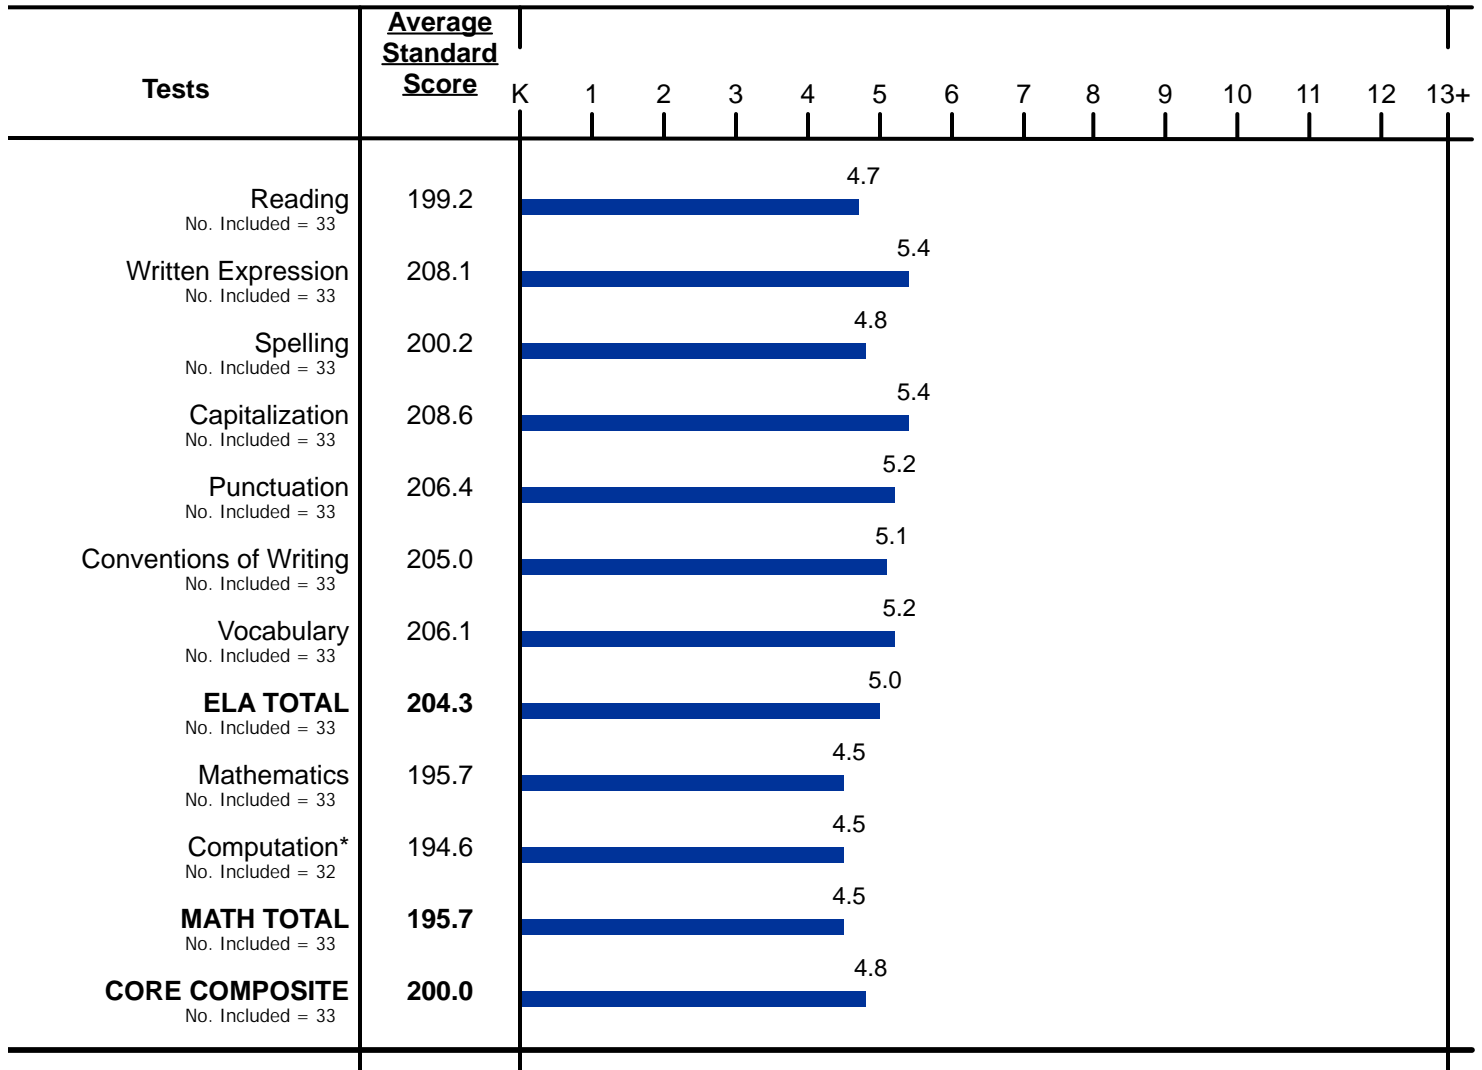

Grade Equivalent of Average SS

* = Math computation is not included in Math Total or composite scores that include Math Total.

Students coded in the office use section of answer documents are excluded from group averages