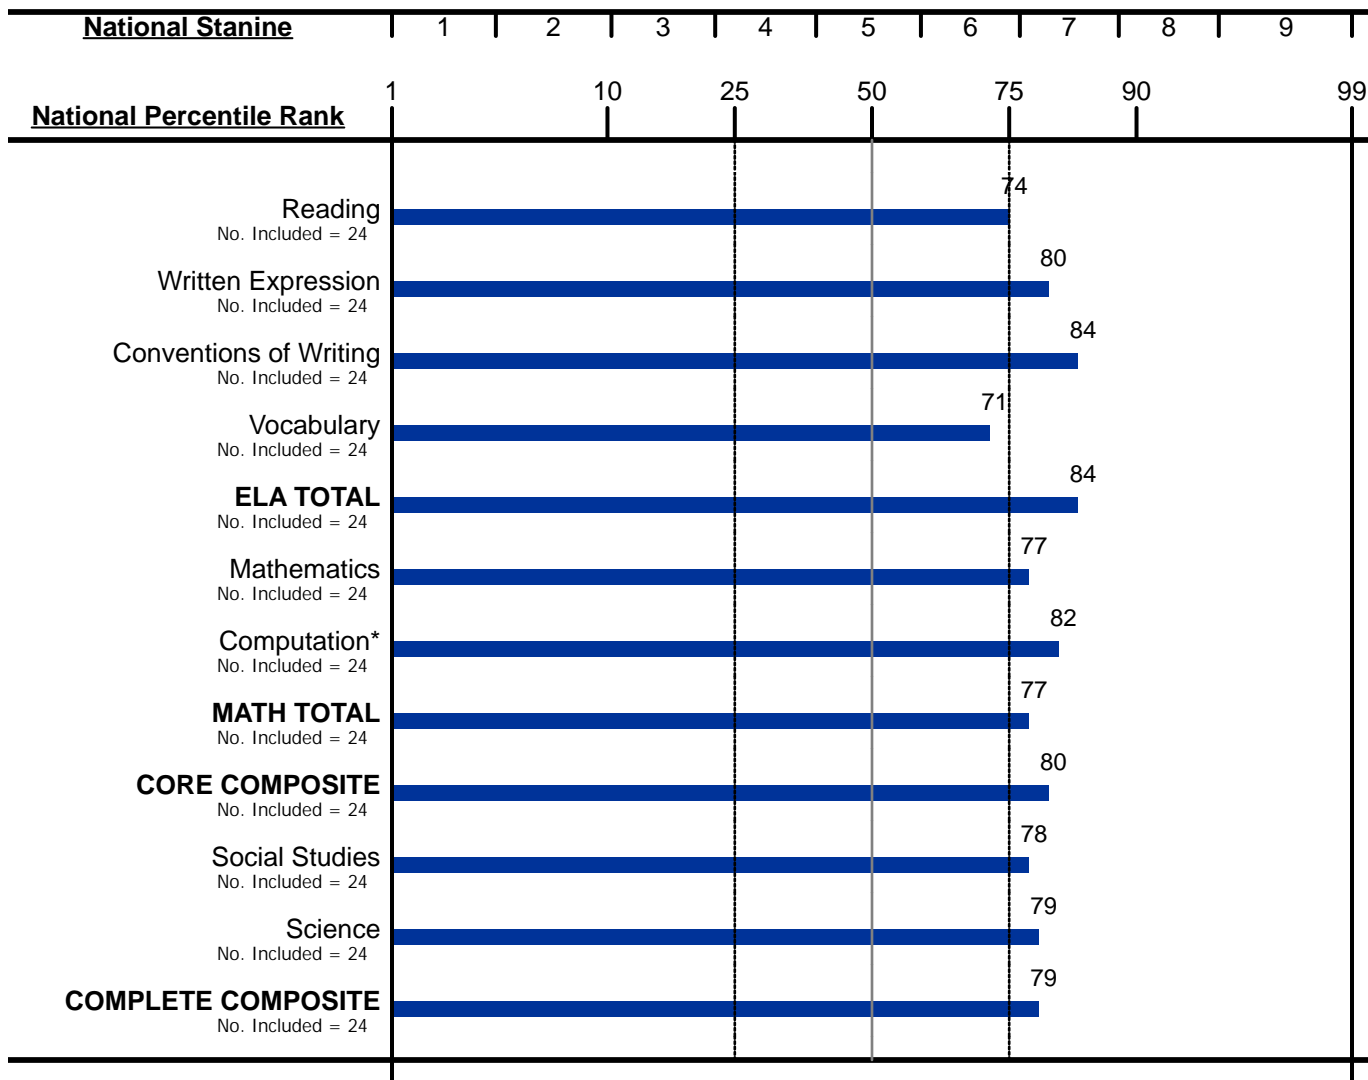

\* = Math computation is not included in Math Total or composite scores that include Math Total.

Students coded in the office use section of answer documents are excluded from group averages

Report Date 4/20/2015