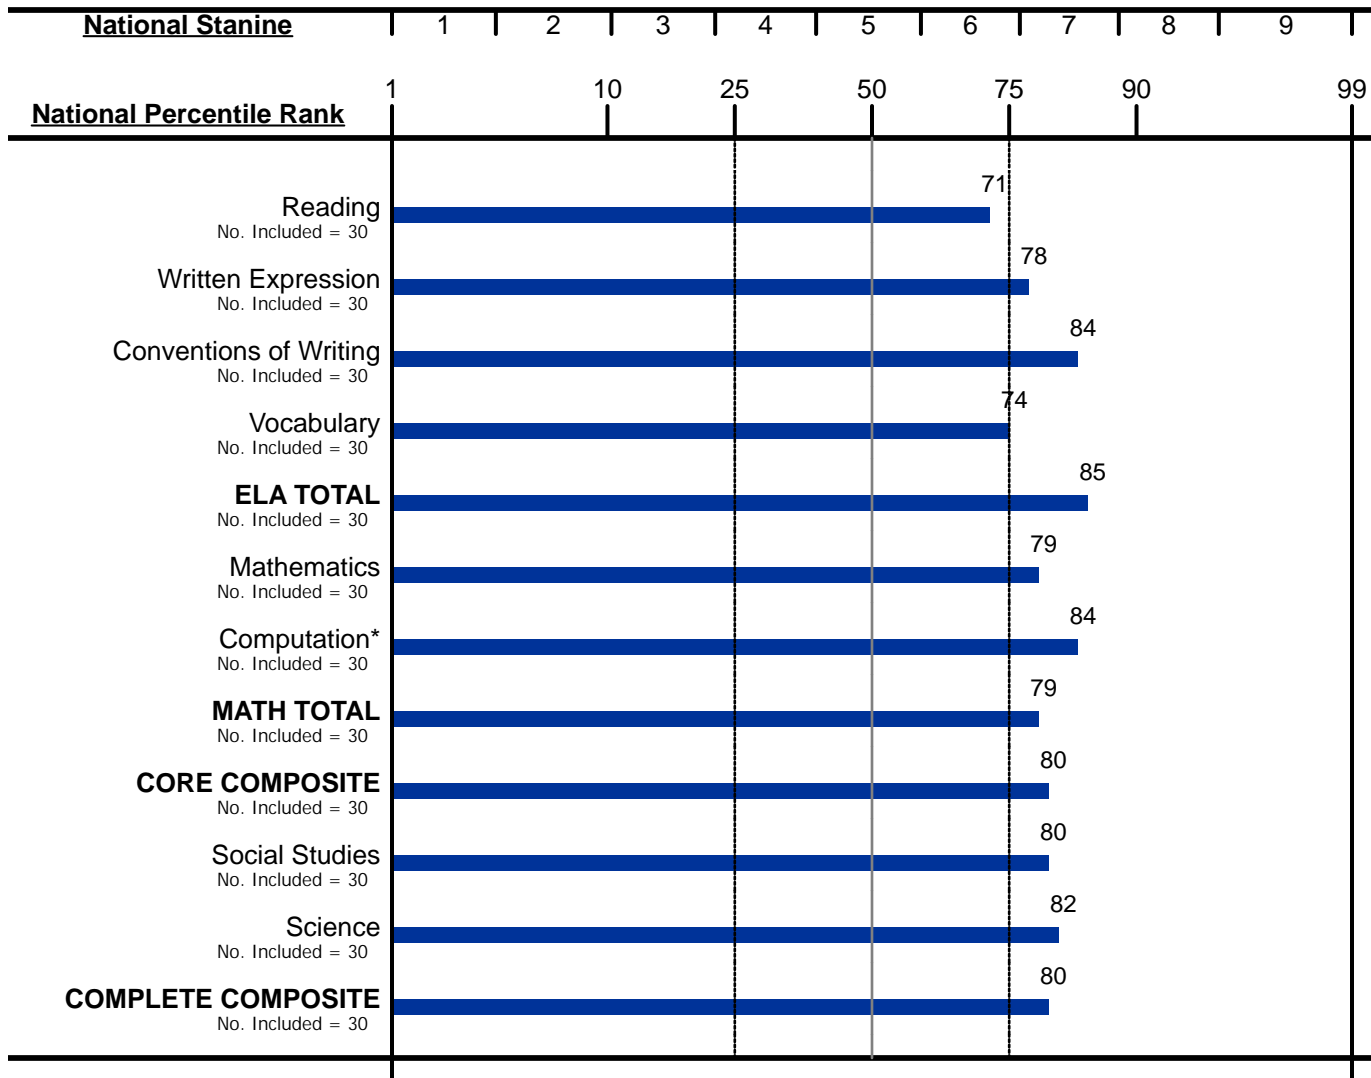

\* = Math computation is not included in Math Total or composite scores that include Math Total.

Students coded in the office use section of answer documents are excluded from group averages

Report Date 4/20/2015