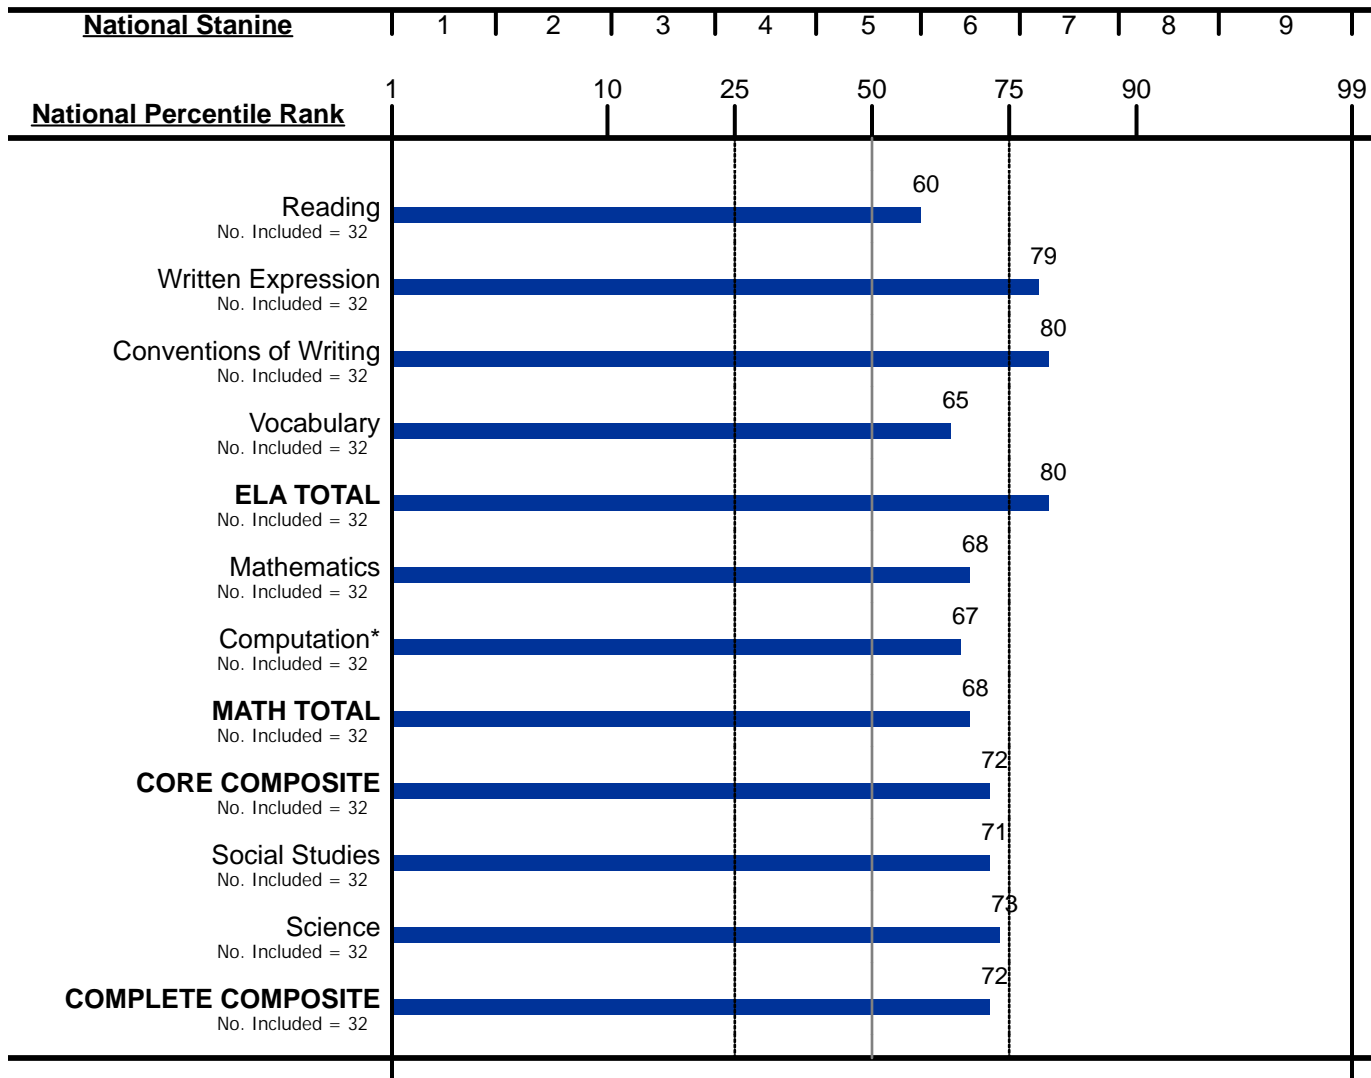

\* = Math computation is not included in Math Total or composite scores that include Math Total.

Students coded in the office use section of answer documents are excluded from group averages

Report Date 4/20/2015