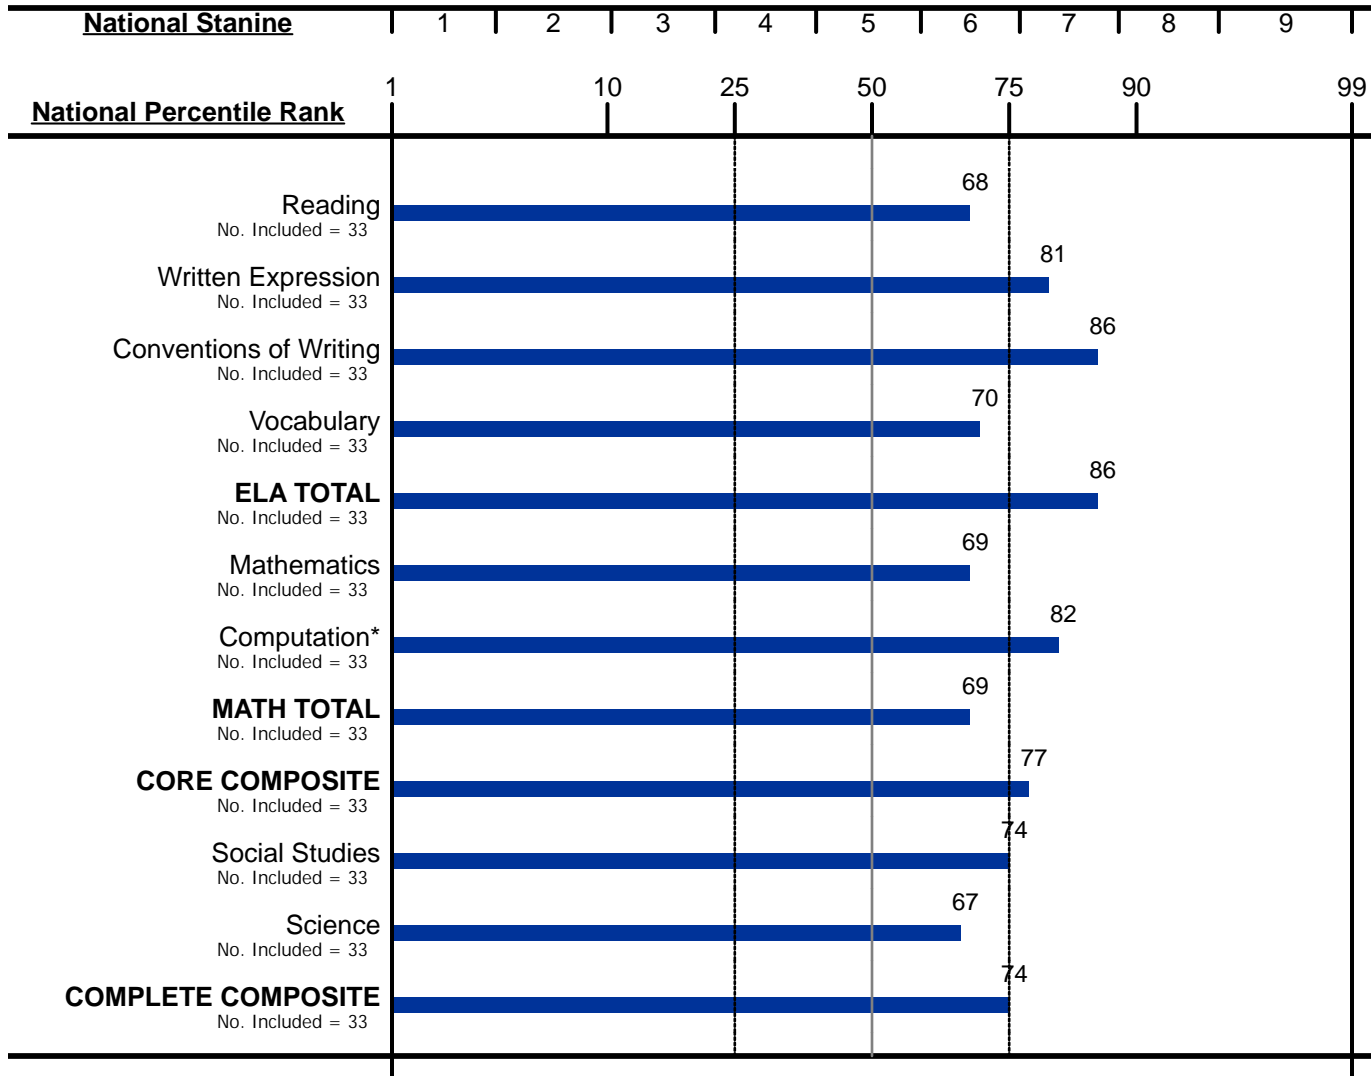

Group Profile for A Salavarría

Iowa Assessments™
 Form: E
 Test Date: 03/06/2015
 Norms: Spring 2011

Grade: 8
 Class: A Salavarría
 Building: St Hugh

Level: 14

Diocese: Miami Archdiocese
 Prov: Province Of Florida

* = Math computation is not included in Math Total or composite scores that include Math Total.

Students coded in the office use section of answer documents are excluded from group averages